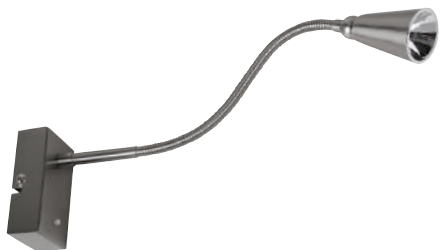

TLLED-2000/S
FROMBORK

- Terminado del producto: Satinado
- Aplicación: Pared
- Potencia: 1 W
- Volts: 100-240 V
- Lúmenes: 85 lm
- Temperatura de Color:
  Luz de día 6 500 K
- IRC: 80
- Horas de vida: 15 000 h
- Tipo de lámpara: LED
- Ángulo: 120°
- Driver LED
- **Ahorrador**, Incluye apagador
- Dirigible y Flexible